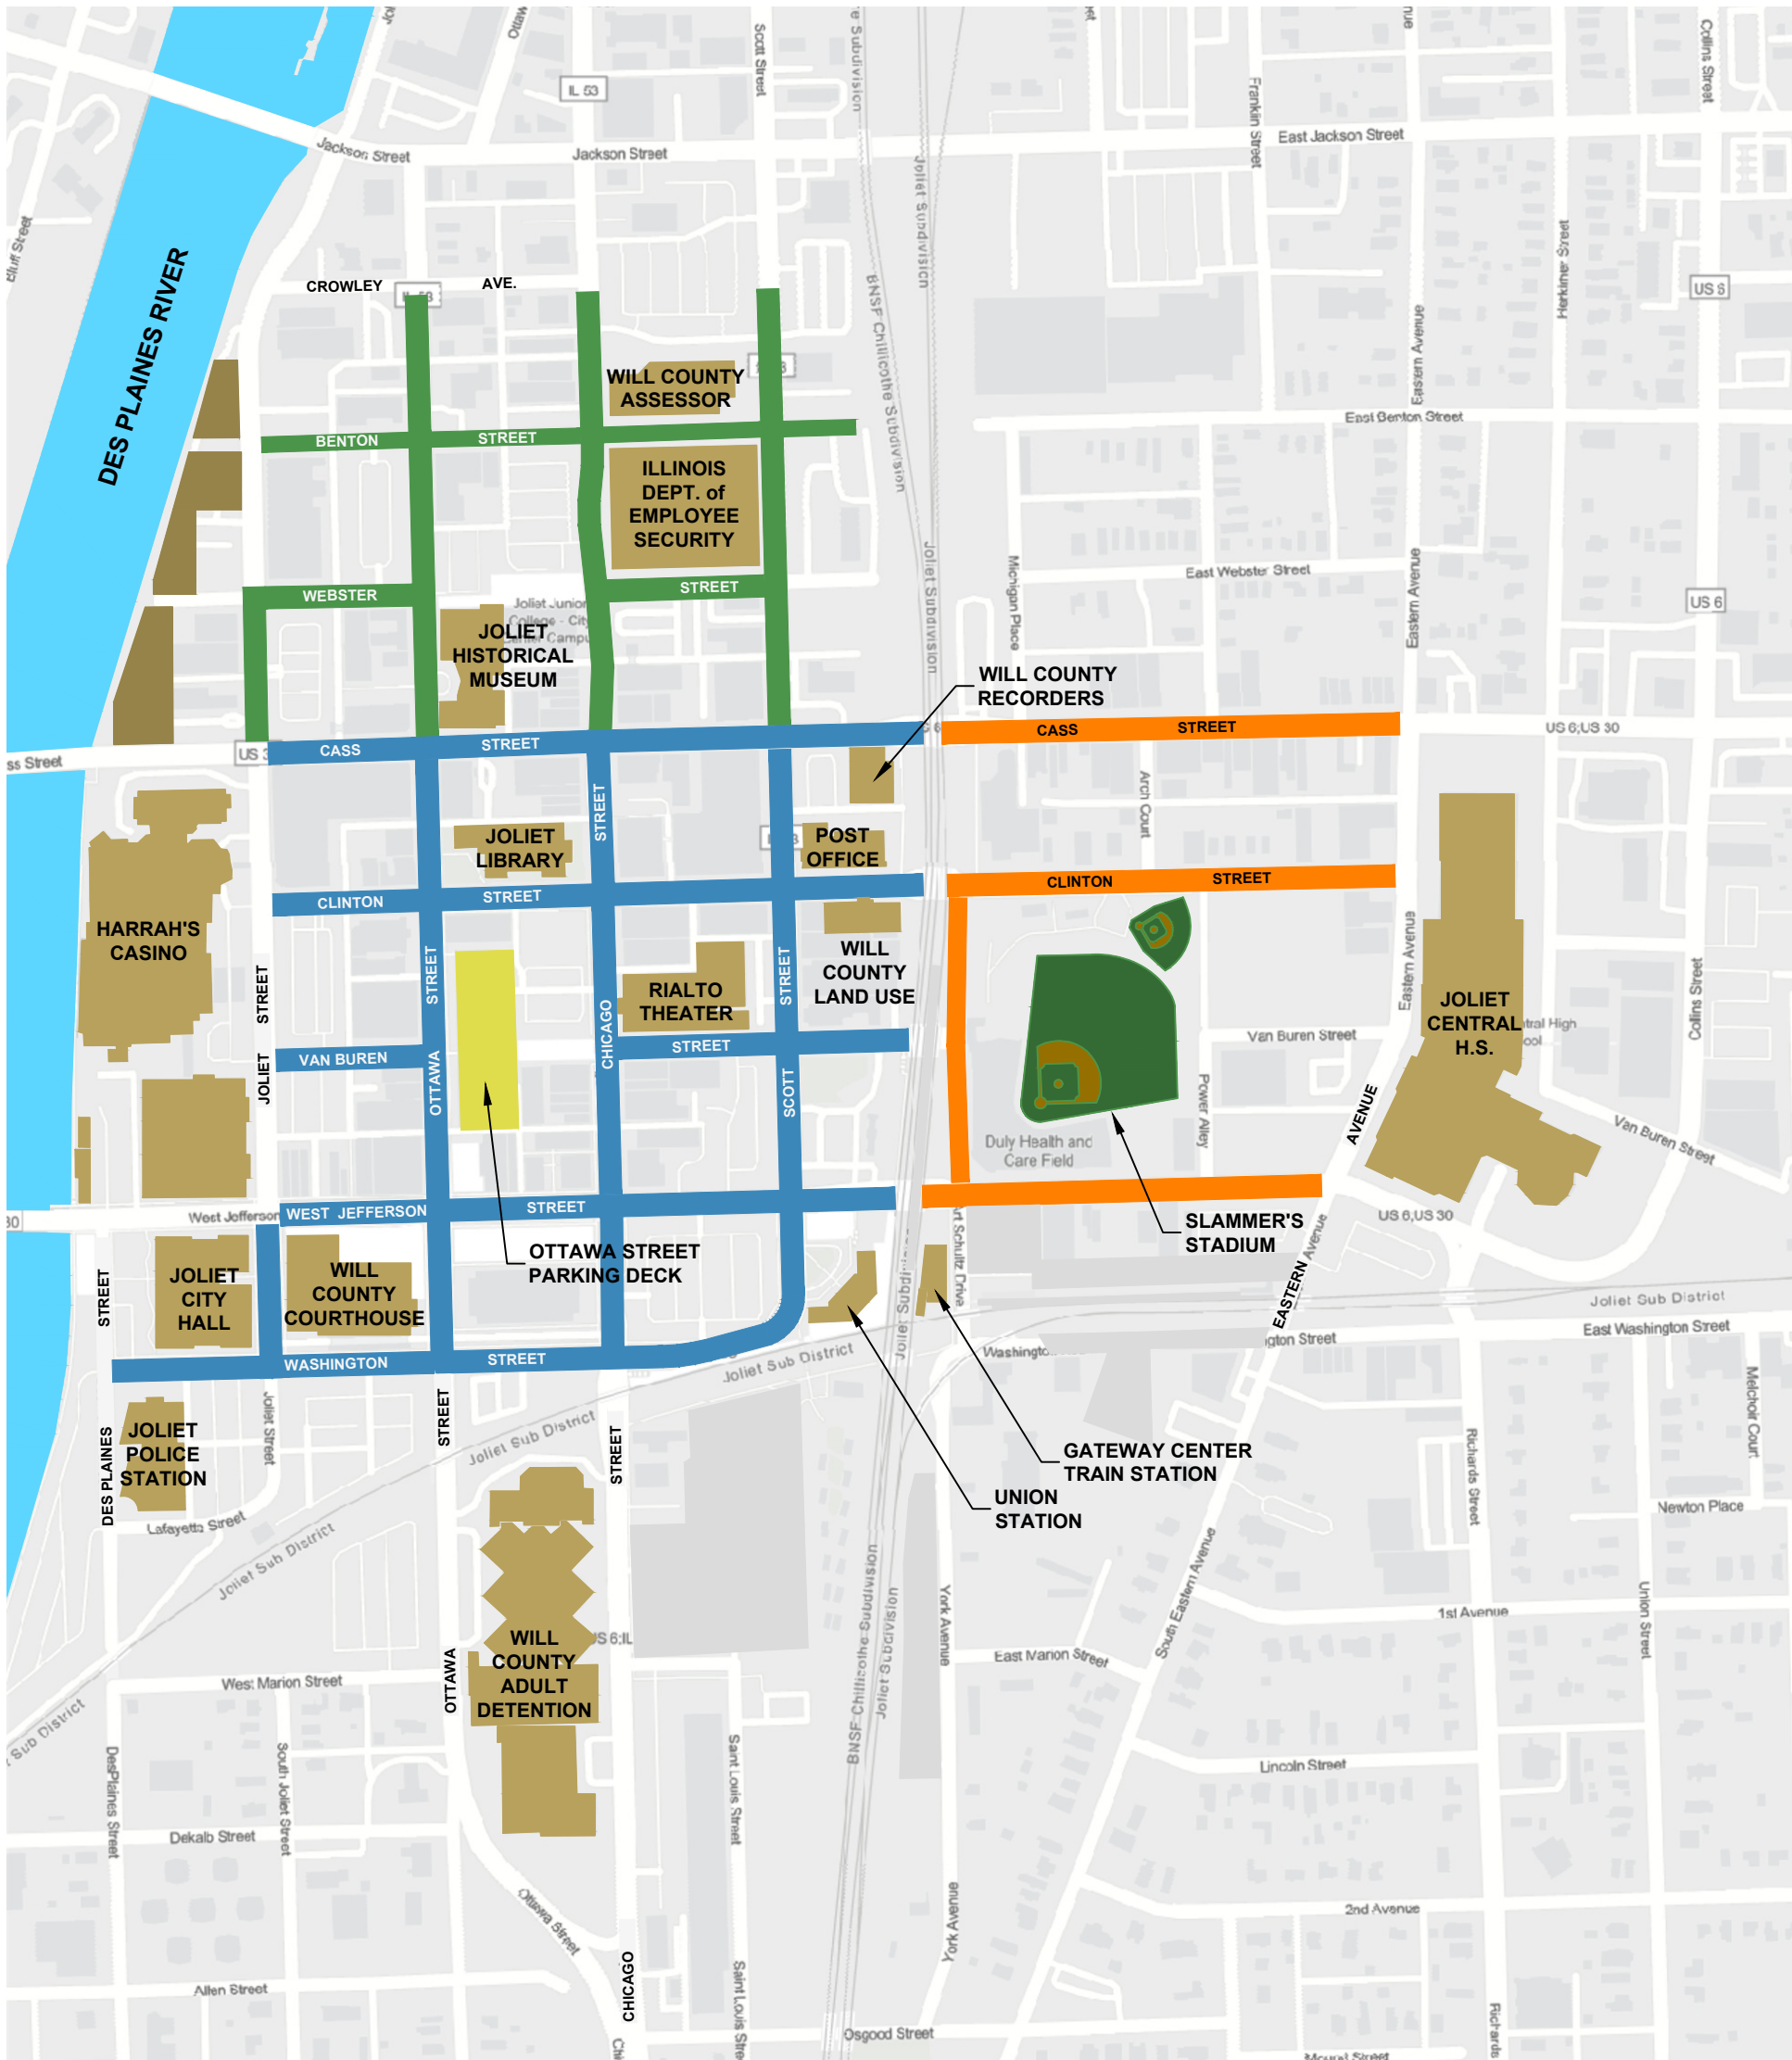

Exhibit A

STREET PARKING ZONE MAP

CITY OF JOLIET
 DEPARTMENT OF PUBLIC WORKS
 150 W. JEFFERSON STREET
 JOLIET, ILLINOIS 60431
 (815)-724-4200

ZONE A	
ZONE B	
ZONE C	